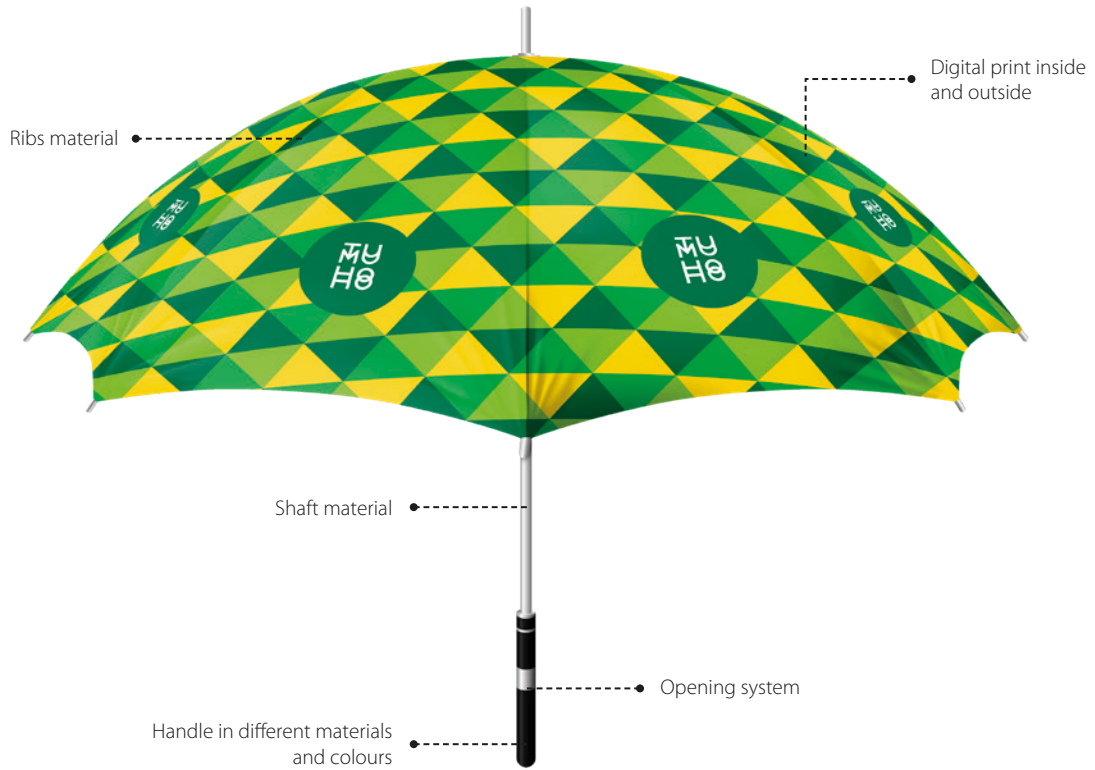

10301004

10301002

XINA 103010

Xina rain poncho in storage ball with keychain Ⓜ PS Plastic, PE Plastic
Ⓜ Ø 6.5 cm ♻️ ♻️
£ 0,79 € 0,88 PLN 3,87 CZK 24,64

UMBRELLAS

Choose your model from 21' to 30'

Choose your colour within 8 available colours in Polyester or Pongee, or make your own colour